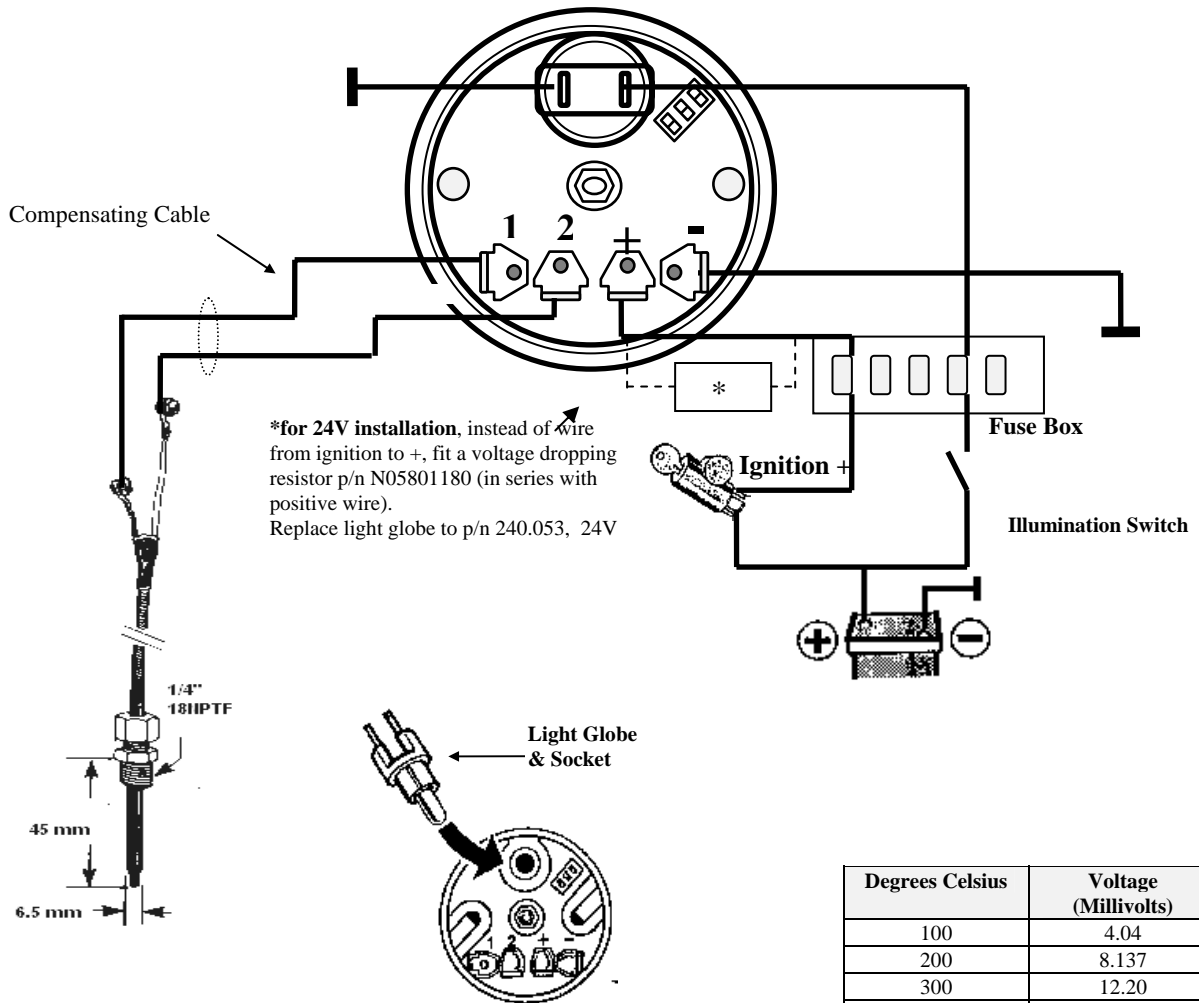

# WWG Vision Pyrometer Kit 100-900 °C – 12V

p/n 310.159 Kit

## *Fitting Instructions*

Kit includes:

Qty	Part Number	Description	Details
1	310015009	Pyrometer gauge	52 mm diam. + 12V
1	320.714	Thermocouple Kit	Non-bonded junction
1	320.059	Boss	
1	240.035	5 mtrs. Loom	Special compensating loom

Gauge	Terminal 1	Terminal 2
Loom	White (-)	Blue (+)
Loom	Red (-)	Brown (+)
Thermocouple	Red (-)	Yellow (+)

(Loom's copper wire goes on gauge #2 terminal)

Degrees Celsius	Voltage (Millivolts)
100	4.04
200	8.137
300	12.20
400	16.4
500	20.64
600	24.902
700	29.128
800	33.277
900	37.325